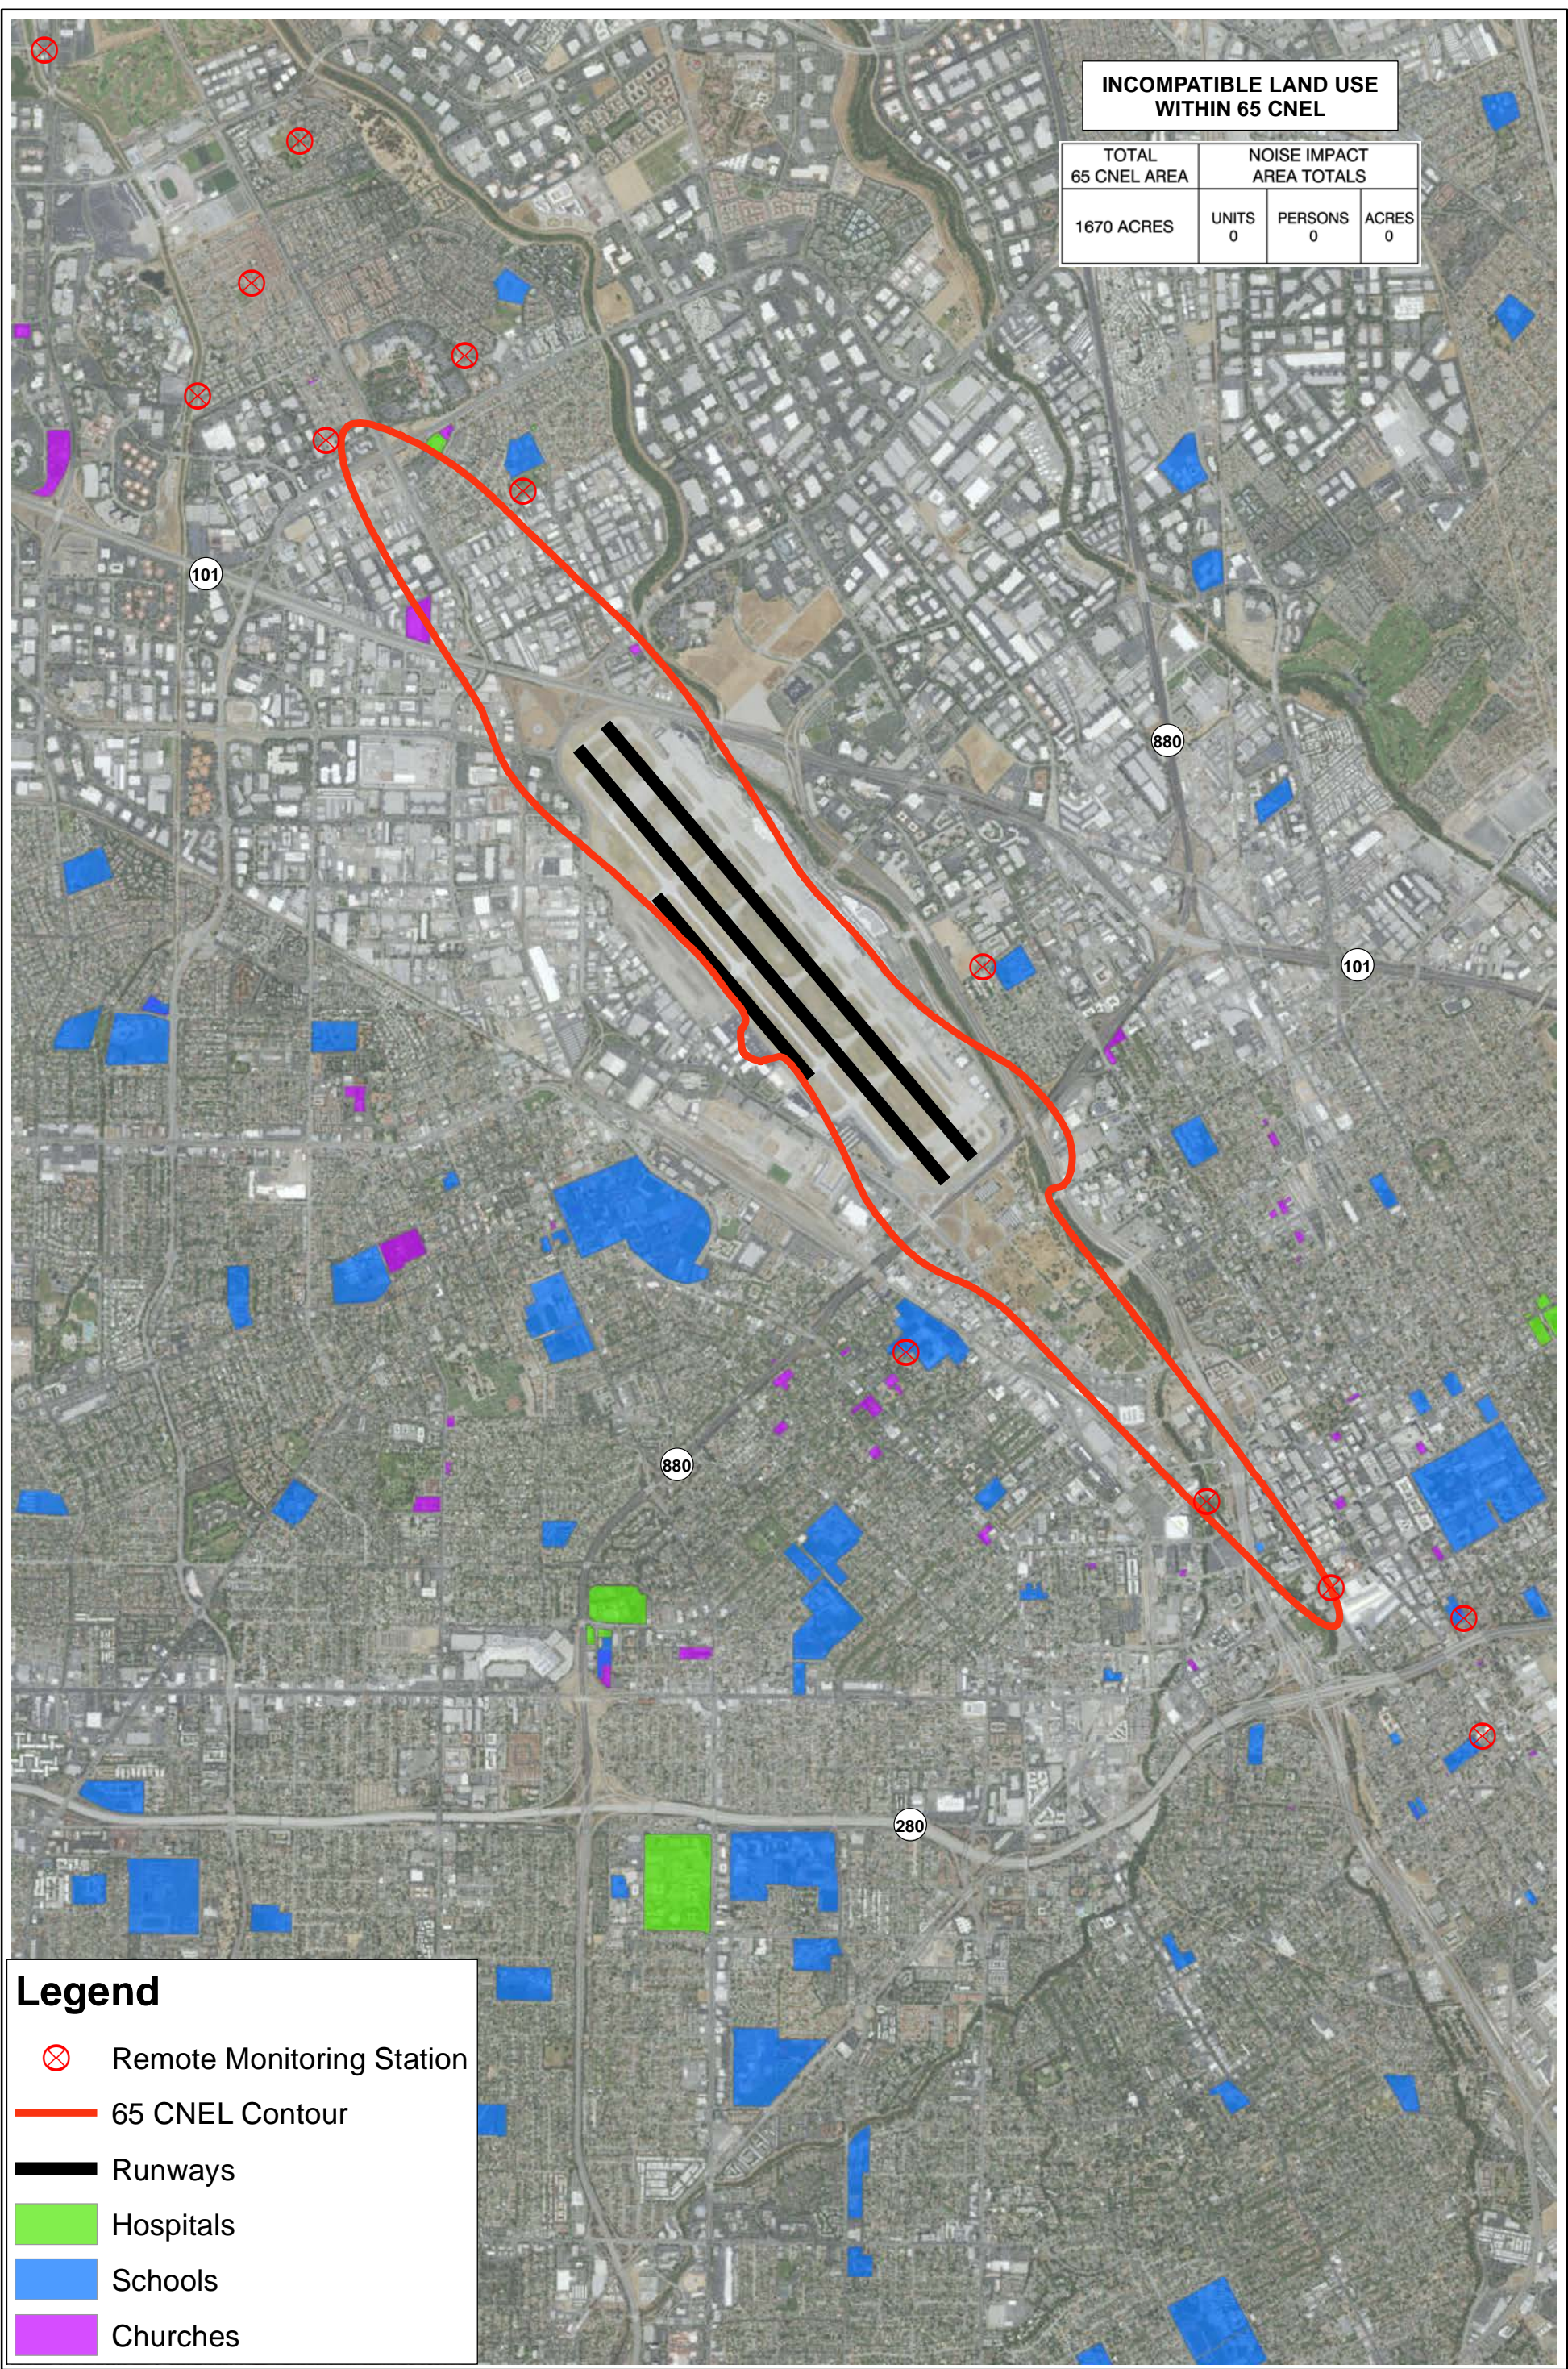

**INCOMPATIBLE LAND USE
WITHIN 65 CNEL**

TOTAL 65 CNEL AREA	NOISE IMPACT AREA TOTALS		
	UNITS	PERSONS	ACRES
1670 ACRES	0	0	0

Legend

- Remote Monitoring Station
- 65 CNEL Contour
- Runways
- Hospitals
- Schools
- Churches