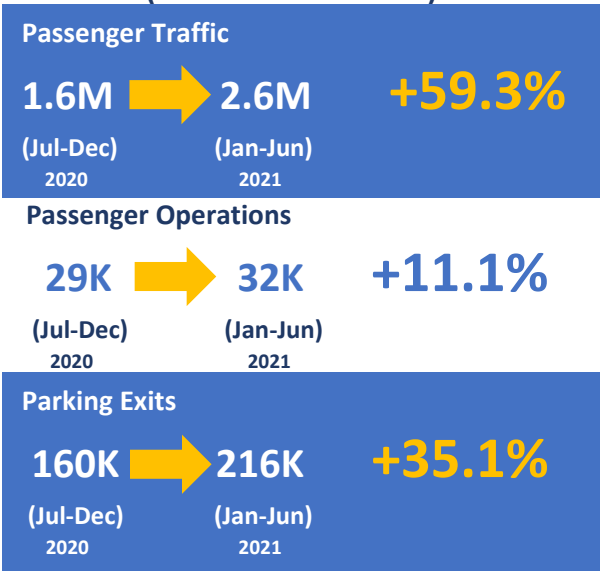

SJC PASSENGER TRAFFIC

SJC PASSENGER OPERATIONS

SJC FISCAL YEAR 2021 PASSENGER MARKET SHARE

BAY AREA AIRPORTS MARKET SHARE (JULY 2020 - MAY 2021)

SJC 2020-21 6 MONTH COMPARISON (JUL-DEC vs. JAN-JUN)

SJC MAIL, FREIGHT, AND CARGO LBS